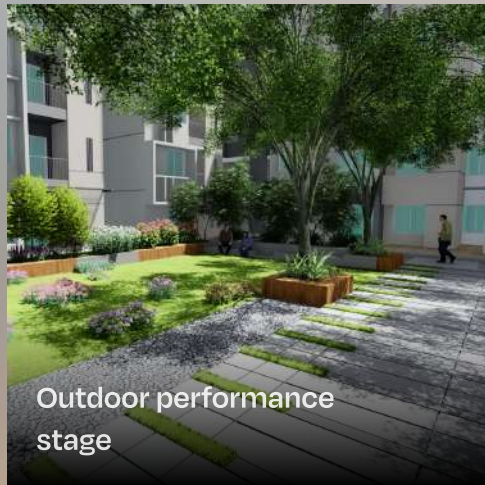

Welcome to the epitome of
contemporary living at Sidharth Square.

A 2.5-acres haven of luxury and lifestyle, offering 209 modern homes in a Stilt + 5 floors structure that blends aesthetics with functionality. Enjoy exceptional amenities like a swimming pool, indoor games, yoga hall, and party hall.

Portable
Drinking Water

Zero Dead
Space

24X7 Power
backup

High End
Specifications

Breathtaking
Landscapes

Sun court plaza & Kid's fun zone

Grand steps

Leisure tree seating

Emerald pool

Enjoy your living with

95+
amenities

Multipurpose court

Blooming garden

Outdoor performance stage

Basketball/Badminton court

Floor Plan