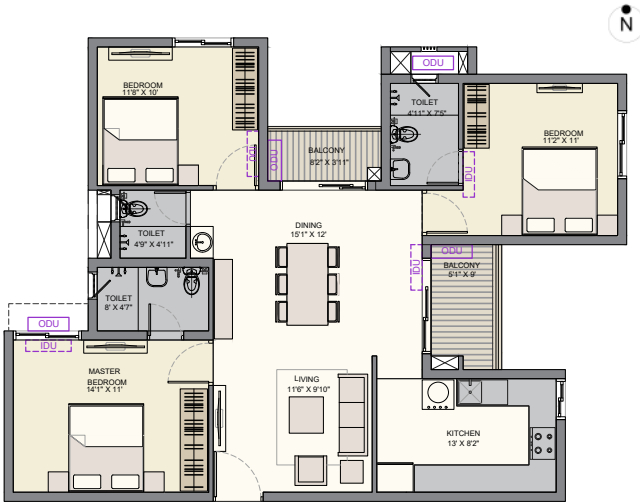

Master Floor Plan

**2, 3 & 4 BHK
Luxury Units**

**209 Modern
Homes**

**15 Mins from
Kathipara JN.**

We build
where you want to be

 **Sri Ramachandra
Hospital**

MOUNT POONAMALEE ROAD -

PORUR VADAPALANI ROAD