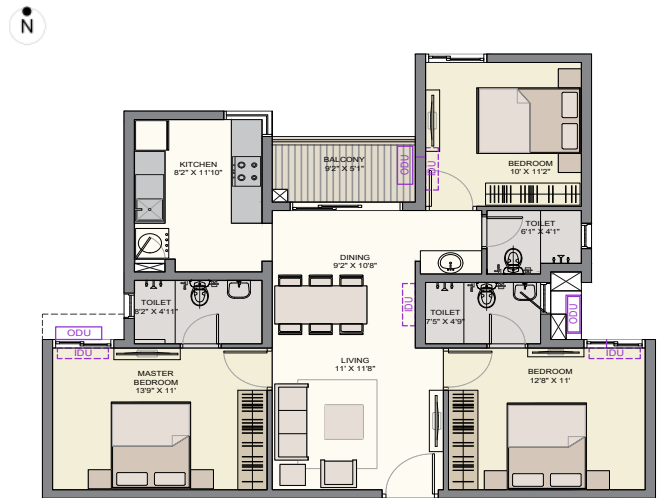

Master Floor Plan

**2, 3 & 4 BHK
Luxury Units**

**209 Modern
Homes**

**15 Mins from
Kathipara JN.**

We build
where you want to be

 **Sri Ramachandra
Hospital**

MOUNT POONAMALEE ROAD -

PORUR VADAPALANI ROAD